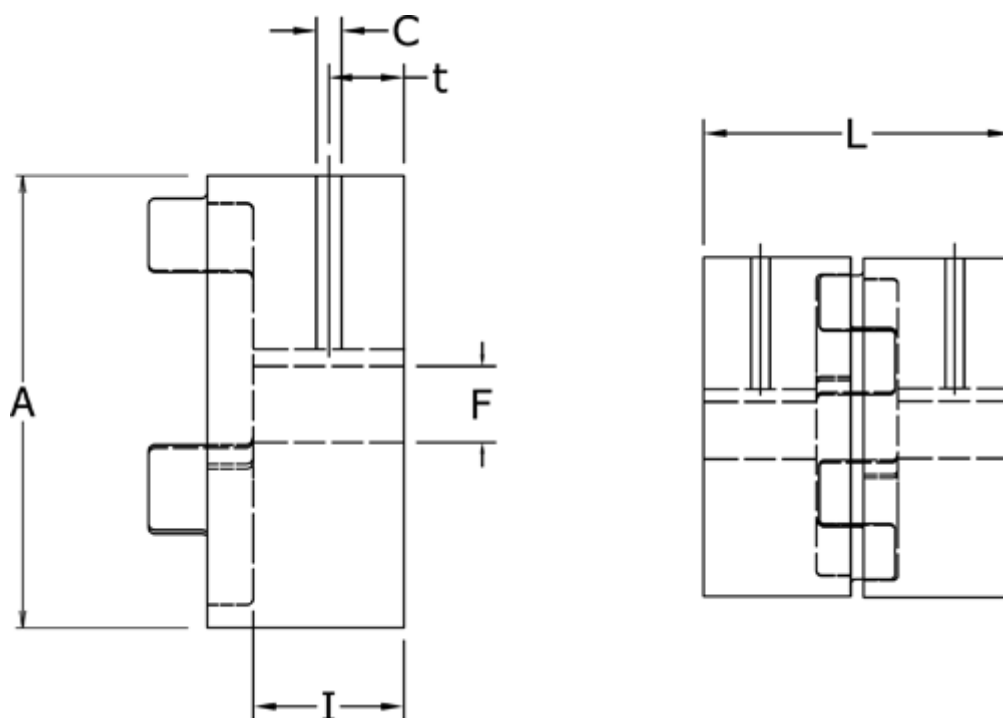

Article number: 3335019F014

Description: Coupling hub Klonex ES 19/24
ALU Aluminium, Bore 14H7 mm w/keyway & setscrew

Measures

A = 40
C = M5
F = 14
I = 25
L = 66
t = 10.0